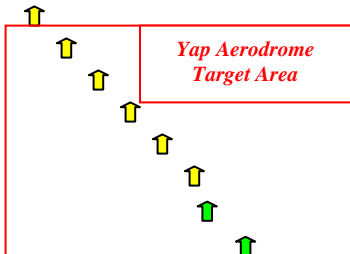

← Breakaway course (left 090 turn)

180 T

Yap Aerodrome Target Area

LEGEND	
	5 th BG – 72 th BS (10000')
	5 th BG – 394 th BS (10500')
	307 th BG – 370 th BS (12200')
	307 th BG – 372 th BS (11500')

270 T

Lt. Coleman (598)

Lt. Coleman (598)

180 T

Formation Box ~300 x ~3000 feet

Yap Aerodrome Target Area